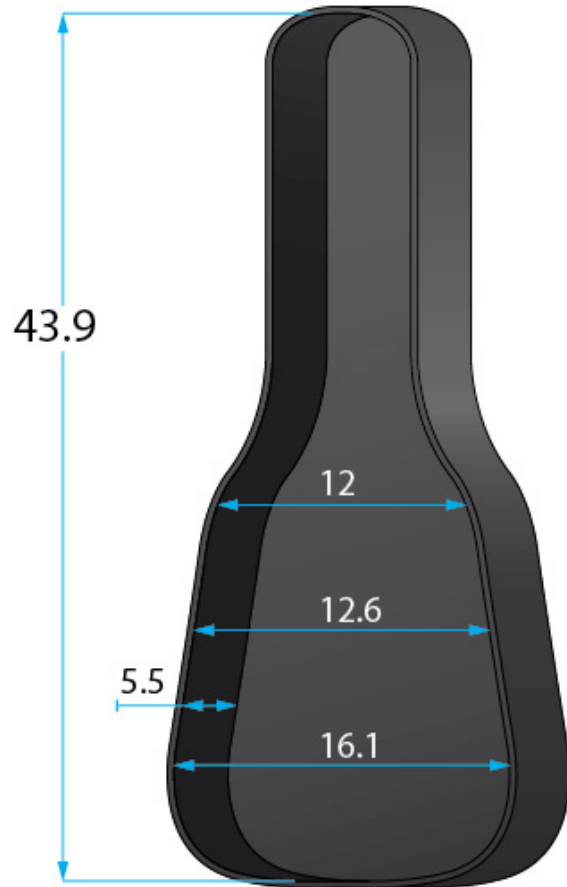

SPECIFICATION SHEET

GT-ACOUSTIC-TAN

* Dimensions Are Measured In Inches With No Interior Foam Compression

Interior Dimensions

BODY HEIGHT: 5.5

UPPER BOUT: 12

OVERALL LENGTH: 43.9

WAIST: 12.6

POCKET : 13.5 X 11.2 X 1.8

LOWER BOUT: 16.1

Exterior Dimensions

LENGTH: 44.5

WIDTH : 18.1

HEIGHT: 7.7

WEIGHT: 5.28

TRANSIT:

- Weather Resistant Blended Fabric Exterior
- Thick Rubber Tread on Bottom of the Bag Prevents Wear
- 20mm Thick Foam Padding Covered with Plush Micro-Fleece Lining
- Adjustable, Removable Three-Point Interior Padding System Protects the Headstock, Neck and Bot-tom/Endpin