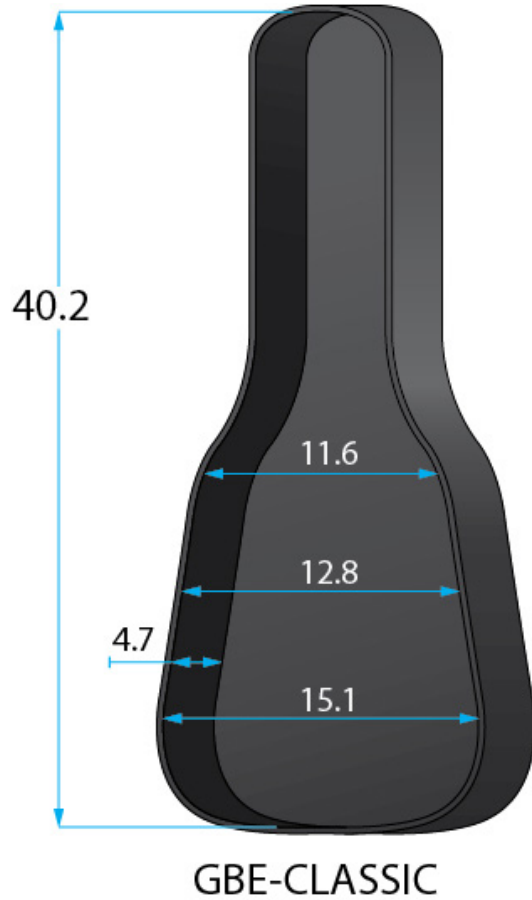

SPECIFICATION SHEET

* Dimensions Are Measured In Inches With No Interior Foam Compression

Interior Dimensions

BODY HEIGHT: 4.7	UPPER BOUT: 11.6
OVERALL LENGTH: 40.2	WAIST: 12.8
POCKET :	LOWER BOUT: 15.1
14.8 X 13.4 X	

Exterior Dimensions

LENGTH: 40.9
WIDTH : 15.7
HEIGHT: 5.2
WEIGHT: 1.65

GBE:

-Water-resistant 600-Denier nylon exterior for durable protection**-10mm interior foam **-Heavy-duty nylon carry handle**- Adjustable backpack straps for comfortable transportation