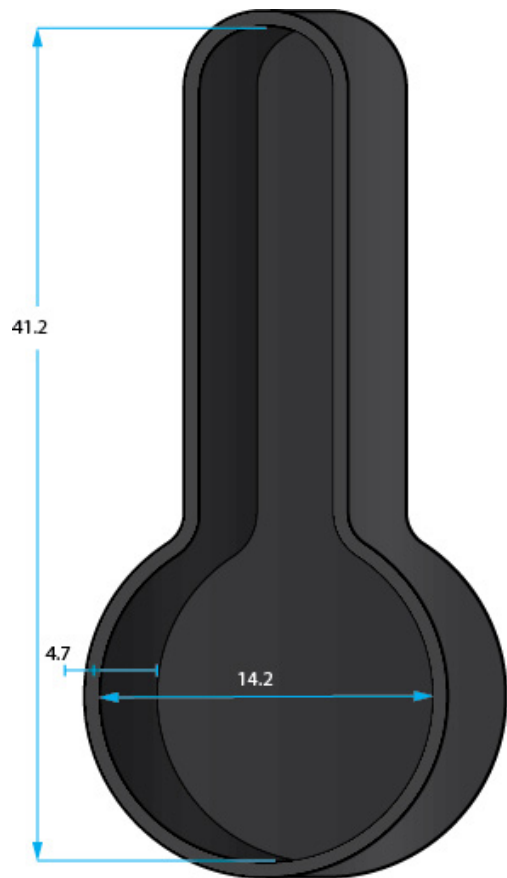

SPECIFICATION SHEET

GL-BANJO XL

* Dimensions Are Measured In Inches With No Interior Foam Compression

Interior Dimensions

BODY HEIGHT: 4.7

UPPER BOUT: 14.2

OVERALL LENGTH: 41.2

WAIST: 14.2

POCKET : 4.1 X 3.3 X 2.2 (IN)

LOWER BOUT: 14.2

13.6 X 10.4 X 1.2(EX)

Exterior Dimensions

LENGTH: 44.1

WIDTH : 16.7

HEIGHT: 7.3

WEIGHT: 5.41

GL:

- 600-Denier nylon
- EPS Foam core and plush lining
- Spacious interior storage