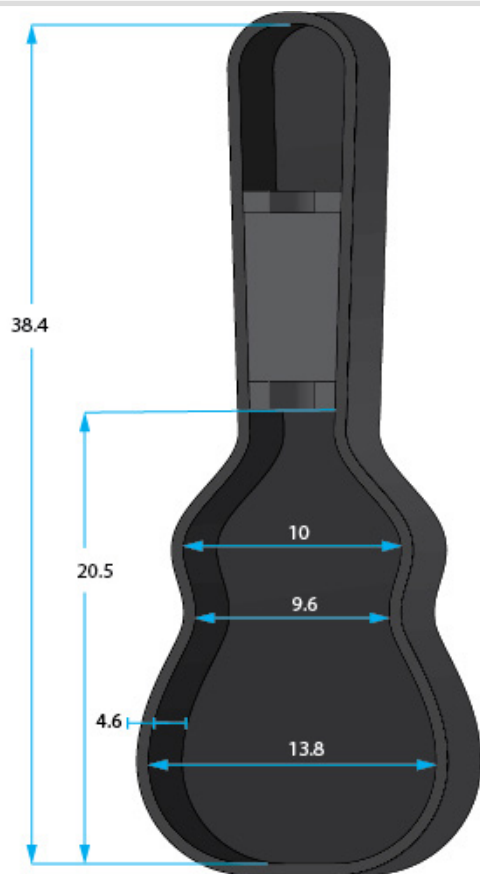

SPECIFICATION SHEET

GWE-ACOU-3/4

* Dimensions Are Measured In Inches With No Interior Foam Compression

Interior Dimensions

BODY HEIGHT: 4.6

UPPER BOUT: 10

OVERALL LENGTH: 38.4

WAIST: 9.6

POCKET : 5.7 X 4.5 X 2 (IN)

LOWER BOUT:13.8

Exterior Dimensions

LENGTH:39.8

WIDTH : 15.9

HEIGHT: 5.9

WEIGHT: 7.75

WOOD ECONOMY: