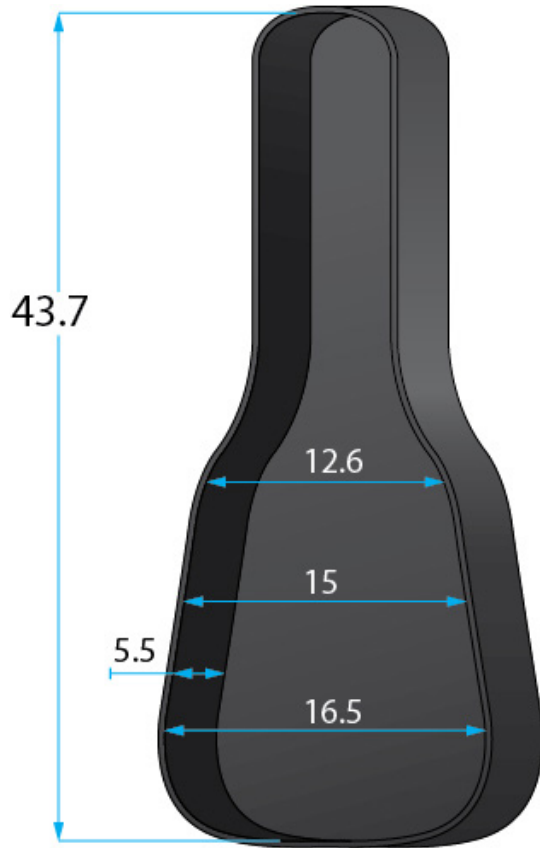

SPECIFICATION SHEET

GB-4G-ACOUSTIC

* Dimensions Are Measured In Inches With No Interior Foam Compression

Interior Dimensions

BODY HEIGHT: 5.5

UPPER BOUT: 12.6

OVERALL LENGTH: 43.7

WAIST: 15

POCKET :

LOWER BOUT: 16.5

15.2 X 13.2 X 1

Exterior Dimensions

LENGTH: 45.1

WIDTH : 17.5

HEIGHT: 6.5

WEIGHT: 3.51

4G:

- 20mm Interior Padding for Impact Resistance
- Spare Guitar Pick Storage on the Pick-Clip Zipper Pull
- Padded Backpack Style Straps
- Additional Internal Pads to Protect Bottom of Guitar