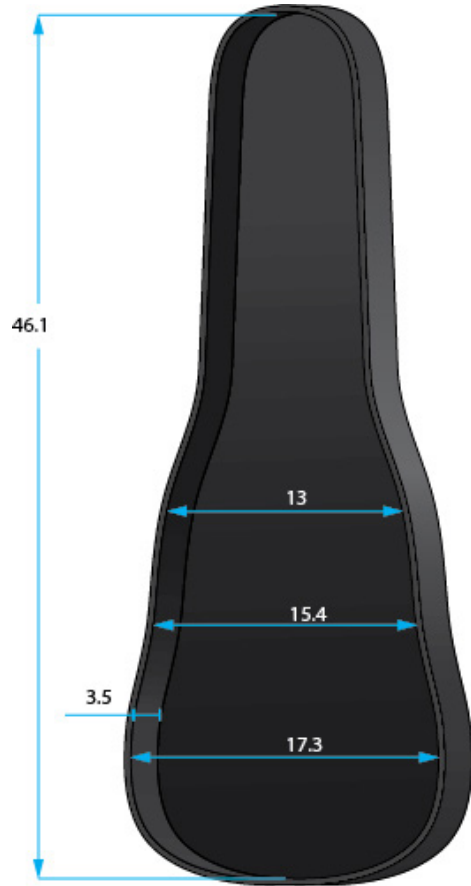

SPECIFICATION SHEET

G-PG-335V

* Dimensions Are Measured In Inches With No Interior Foam Compression

Interior Dimensions

BODY HEIGHT: 3.5	UPPER BOUT: 13
OVERALL LENGTH: 46.1	WAIST: 15.4
POCKET : 19.7 X 16.7 X 2.4	LOWER BOUT:17.3

Exterior Dimensions

LENGTH:47.8
WIDTH : 18.3
HEIGHT: 6.9
WEIGHT: 8.12

PRO GO:

- 1080D Exterior-Ultra-Thick Padded Sidewalls
- Micro-Fleece Interior
- Protective Rain Cover
- 55mm Removable Body Block Internal Shock Absorber and adjustable neck cradle
- Tablet pocket
- Internal cable management
- Sheet music pocket