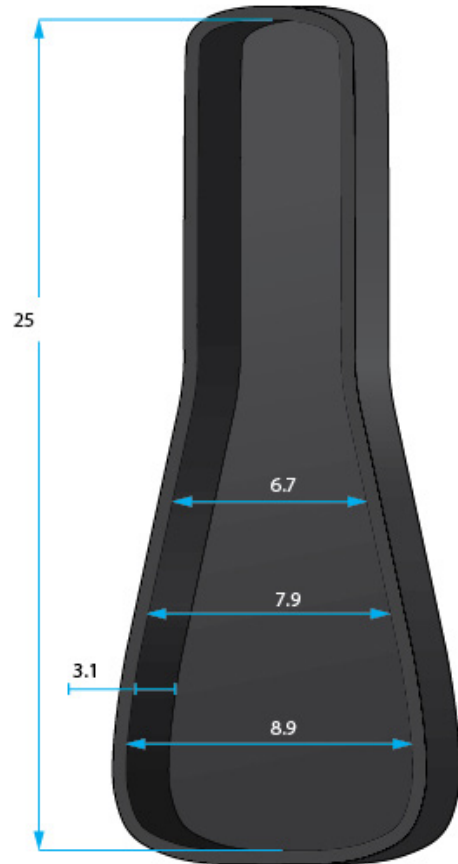

**SPECIFICATION SHEET**

**GBE-UKE-CON**

\* Dimensions Are Measured In Inches With No Interior Foam Compression

**Interior Dimensions**

BODY HEIGHT: 3.1

UPPER BOUT: 6.7

OVERALL LENGTH: 25

WAIST: 7.9

POCKET :

LOWER BOUT:8.9

9.3 X 9 X

**Exterior Dimensions**

LENGTH:25.9

WIDTH : 9.8

HEIGHT: 4.1

WEIGHT: 1.03

**GBE:**

- Water-resistant 600-Denier nylon exterior for durable protection
- 10mm interior foam
- Heavy-duty nylon carry handle
- Adjustable backpack straps for comfortable transportation