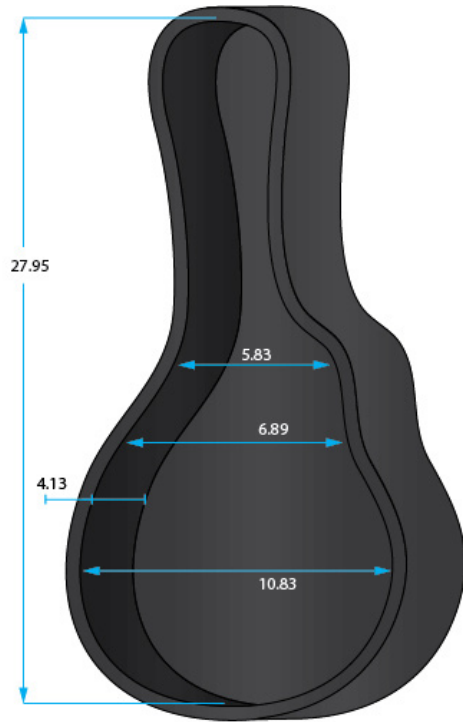

SPECIFICATION SHEET

GL-MANDOLIN

* Dimensions Are Measured In Inches With No Interior Foam Compression

Interior Dimensions

BODY HEIGHT: 4.1

UPPER BOUT: 5.8

OVERALL LENGTH: 28

WAIST: 6.9

POCKET : 6.3 X 3 X 2.2 (IN)

LOWER BOUT: 10.8

11 X 8.9 X 1.2 (EX)

Exterior Dimensions

LENGTH: 29.9

WIDTH : 13.4

HEIGHT: 6.7

WEIGHT: 3.67

GL:

- 600-Denier nylon
- EPS Foam core and plush lining
- Spacious interior storage