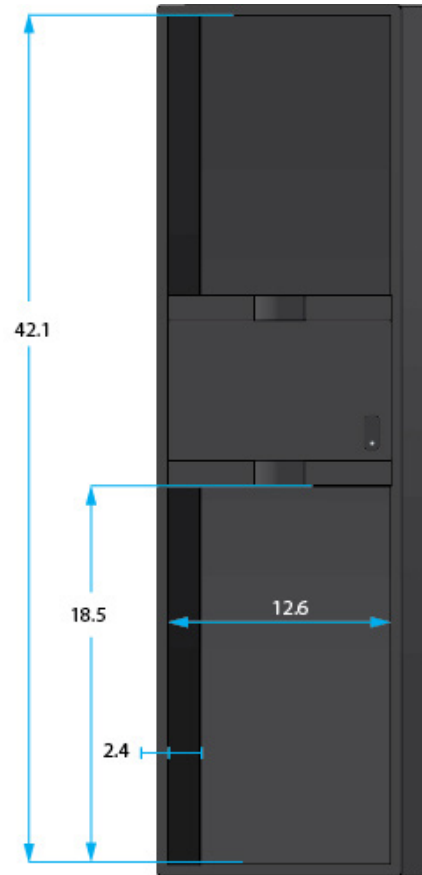

SPECIFICATION SHEET

GL-ELECTRIC

* Dimensions Are Measured In Inches With No Interior Foam Compression

Interior Dimensions

BODY HEIGHT: 2.4	UPPER BOUT: 12.6
OVERALL LENGTH: 42.1	WAIST: 12.6
POCKET : 10.8 X 4.3 X 2 (IN) 14.8 X 10 X 1.2(EX)	LOWER BOUT: 12.6

Exterior Dimensions

LENGTH: 43.3
WIDTH : 15.7
HEIGHT: 5.9
WEIGHT: 5.63

GL:

- 600-Denier nylon
- EPS Foam core and plush lining
- Spacious interior storage