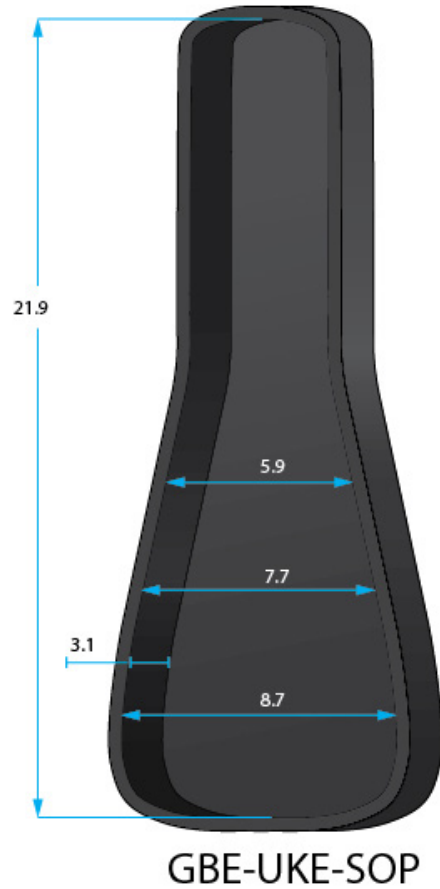

SPECIFICATION SHEET

* Dimensions Are Measured In Inches With No Interior Foam Compression

Interior Dimensions

BODY HEIGHT: 3.1

UPPER BOUT: 5.9

OVERALL LENGTH: 21.9

WAIST: 7.7

POCKET :

LOWER BOUT:8.7

8.5 X 6.7 X

Exterior Dimensions

LENGTH:22.6

WIDTH : 9.3

HEIGHT: 3.9

WEIGHT: 0.94

GBE:

- Water-resistant 600-Denier nylon exterior for durable protection
- 10mm interior foam
- Heavy-duty nylon carry handle
- Adjustable backpack straps for comfortable transportation