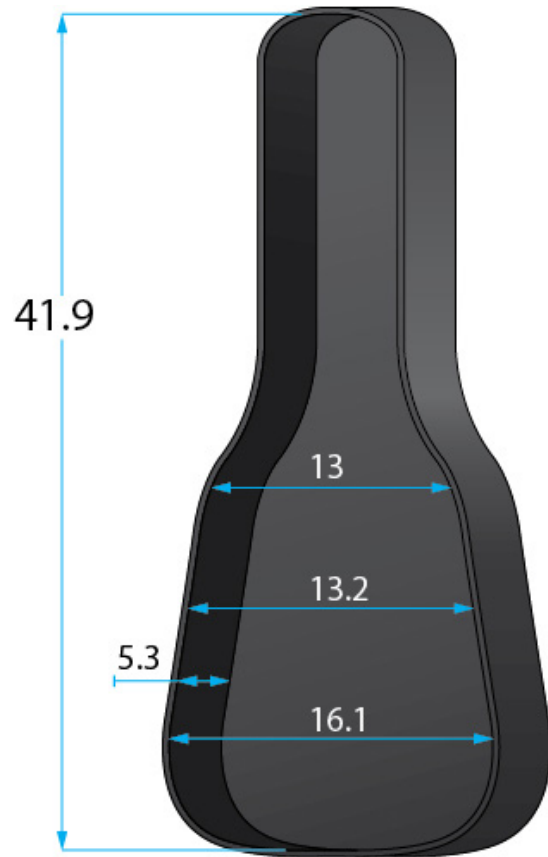

**SPECIFICATION SHEET**

**GBE-DREAD**

\* Dimensions Are Measured In Inches With No Interior Foam Compression

**Interior Dimensions**

BODY HEIGHT: 5.3

UPPER BOUT: 13

OVERALL LENGTH: 41.9

WAIST: 13.2

POCKET :

LOWER BOUT: 16.1

13.6 X 15.9 X

**Exterior Dimensions**

LENGTH: 42.1

WIDTH : 17.1

HEIGHT: 5.9

WEIGHT: 1.79

**GBE:**

- Water-resistant 600-Denier nylon exterior for durable protection
- 10mm interior foam
- Heavy-duty nylon carry handle
- Adjustable backpack straps for comfortable transportation