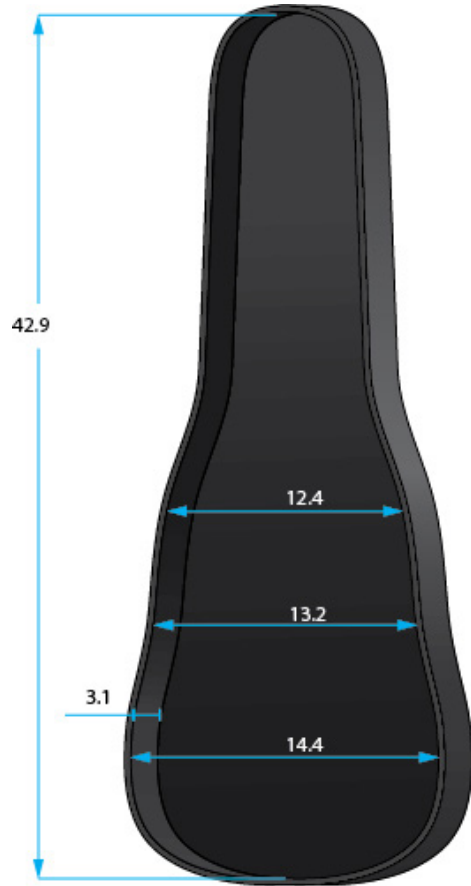

SPECIFICATION SHEET

G-PG ELEC 2X

* Dimensions Are Measured In Inches With No Interior Foam Compression

Interior Dimensions

BODY HEIGHT: 3.1	UPPER BOUT: 12.4
OVERALL LENGTH: 42.9	WAIST: 13.2
POCKET : 18.7 X 13.4 X 2.6	LOWER BOUT:14.4

Exterior Dimensions

LENGTH:45.2
WIDTH : 15.2
HEIGHT: 11.2
WEIGHT: 10

PRO GO:

- 1080D Exterior-Ultra-Thick Padded Sidewalls
- Micro-Fleece Interior
- Protective Rain Cover
- 55mm Removable Body Block Internal Shock Absorber and adjustable neck cradle
- Tablet pocket
- Internal cable management
- Sheet music pocket