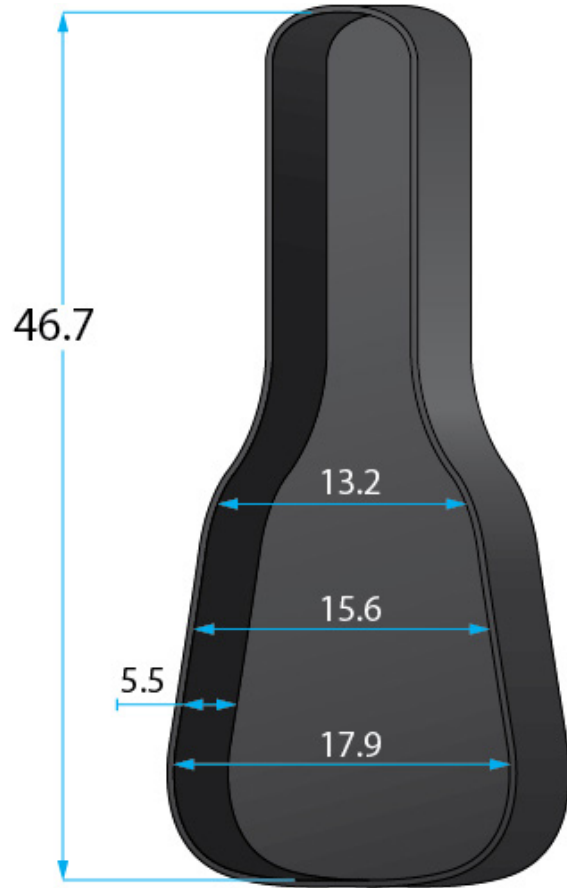

SPECIFICATION SHEET

G-PG-ACOUSELECT

* Dimensions Are Measured In Inches With No Interior Foam Compression

Interior Dimensions

BODY HEIGHT: 5.5	UPPER BOUT: 13.2
OVERALL LENGTH: 46.7	WAIST: 15.6
POCKET : 19.9 X 16.1 X 2.8	LOWER BOUT:17.9

Exterior Dimensions

LENGTH:48.8
WIDTH : 18.3
HEIGHT: 12.3
WEIGHT: 12.17

PRO GO:

- 1080D Exterior-Ultra-Thick Padded Sidewalls
- Micro-Fleece Interior
- Protective Rain Cover
- 55mm Removable Body Block Internal Shock Absorber and adjustable neck cradle
- Tablet pocket
- Internal cable management
- Sheet music pocket