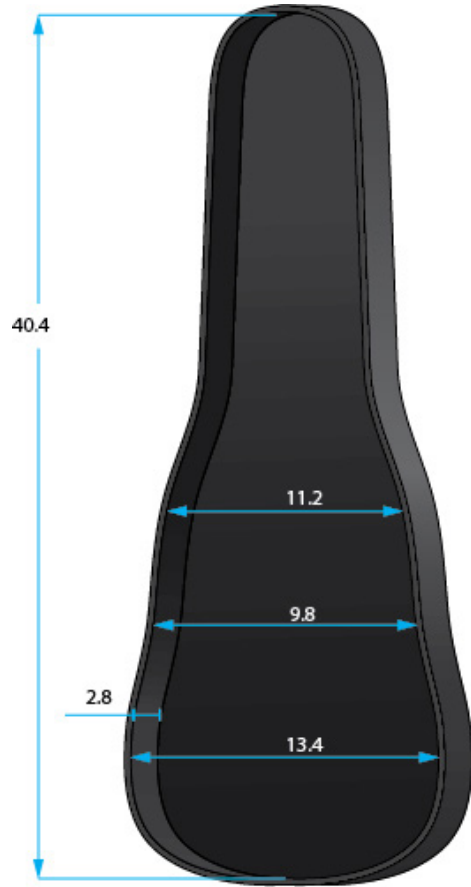

SPECIFICATION SHEET

GL-SG

* Dimensions Are Measured In Inches With No Interior Foam Compression

Interior Dimensions

BODY HEIGHT: 2.8
OVERALL LENGTH: 40.4
POCKET : 8.5 X 4.9 X 2.2 (IN)

UPPER BOUT: 11.2
WAIST: 9.8
LOWER BOUT: 13.4

Exterior Dimensions

LENGTH: 42.7
WIDTH : 16.5
HEIGHT: 6.9
WEIGHT: 5.36

GL:

- 600-Denier nylon
- EPS Foam core and plush lining
- Spacious interior storage