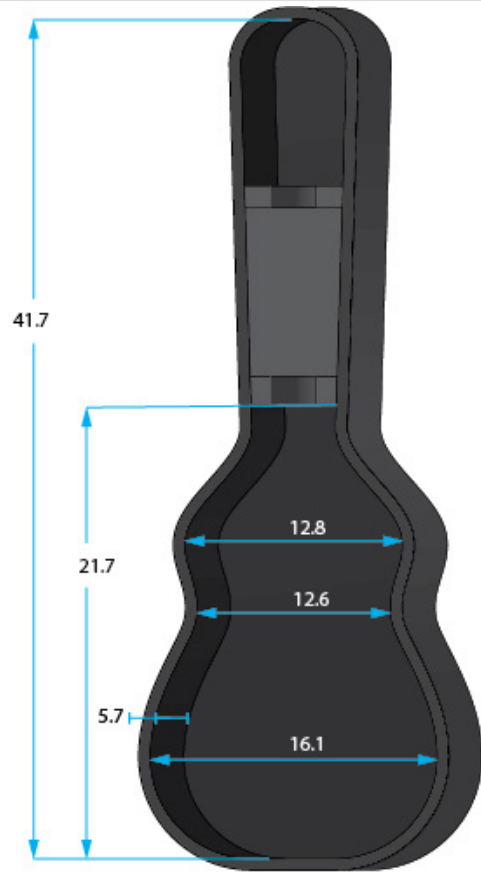

SPECIFICATION SHEET

GTSA-GTRDREAD

* Dimensions Are Measured In Inches With No Interior Foam Compression

Interior Dimensions

BODY HEIGHT: 5.7
OVERALL LENGTH: 41.7
POCKET : 6.5 X 5.7 X 2.4 (IN)

UPPER BOUT: 12.8
WAIST: 12.6
LOWER BOUT: 16.1

Exterior Dimensions

LENGTH: 44.3
WIDTH : 18.1
HEIGHT: 7.6
WEIGHT: 11.83

TSA:

- ATA Molded Military Grade Polyethylene Outer-Shell
- TSA Approved Locking Center Latch Ideal for Air Travel
- Universal Fit EPS Protective Foam Interior Nest Thick
- Black Plush Interior