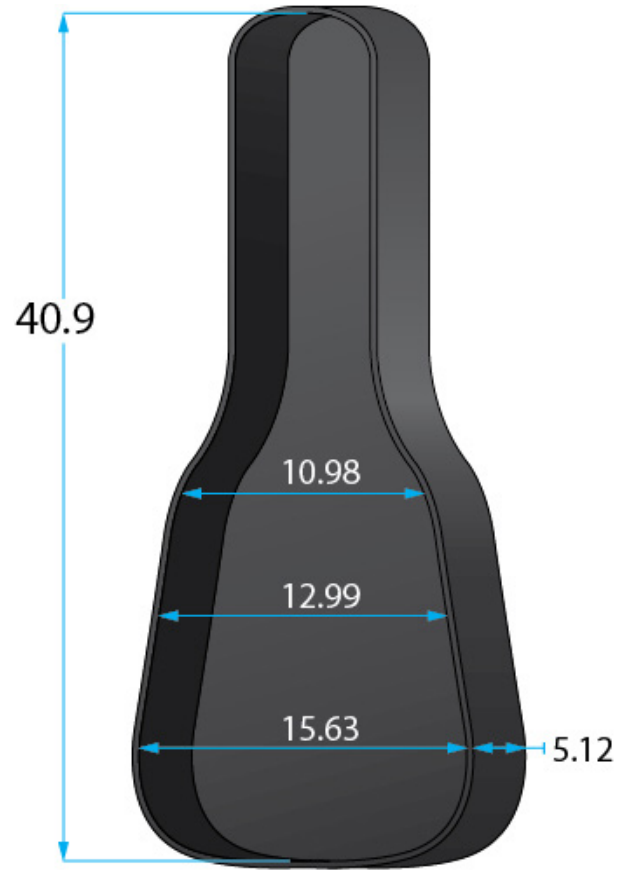

SPECIFICATION SHEET

GL-APX

* Dimensions Are Measured In Inches With No Interior Foam Compression

Interior Dimensions

BODY HEIGHT: 5.1	UPPER BOUT: 11
OVERALL LENGTH: 40.9	WAIST: 13
POCKET : 7.3 X 4.4 X 2.4 (IN)	LOWER BOUT: 15.6
13.6 X 10.4 X 1.2(EX)	

Exterior Dimensions

LENGTH: 43.7
WIDTH : 18.1
HEIGHT: 7.6
WEIGHT: 9.03

GL:

- 600-Denier nylon
- EPS Foam core and plush lining
- Spacious interior storage