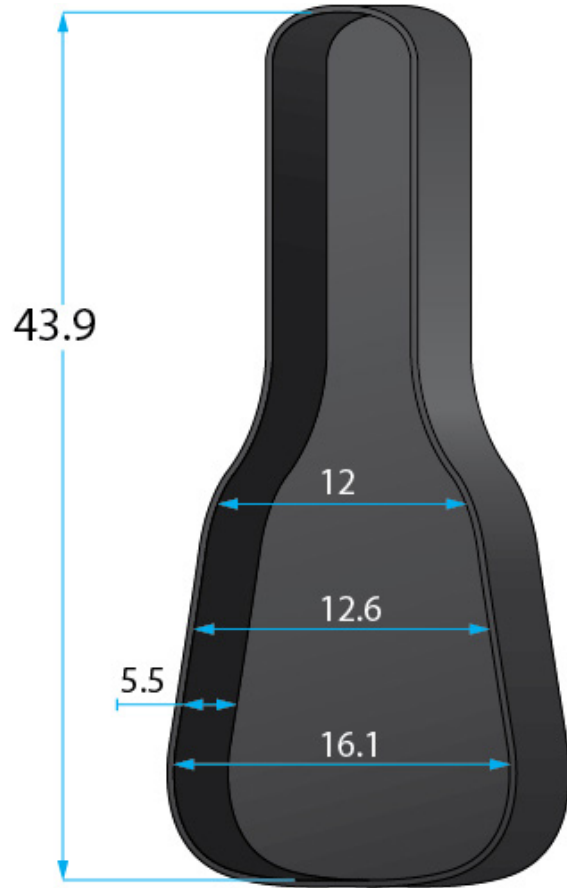

## SPECIFICATION SHEET

GT-ACOUSTIC-BLK

\* Dimensions Are Measured In Inches With No Interior Foam Compression

### Interior Dimensions

BODY HEIGHT: 5.5

UPPER BOUT: 12

OVERALL LENGTH: 43.9

WAIST: 12.6

POCKET : 13.4 X 11.2 X 1.8

LOWER BOUT:16.1

### Exterior Dimensions

LENGTH:44.5

WIDTH : 18.1

HEIGHT: 7.7

WEIGHT: 5.28