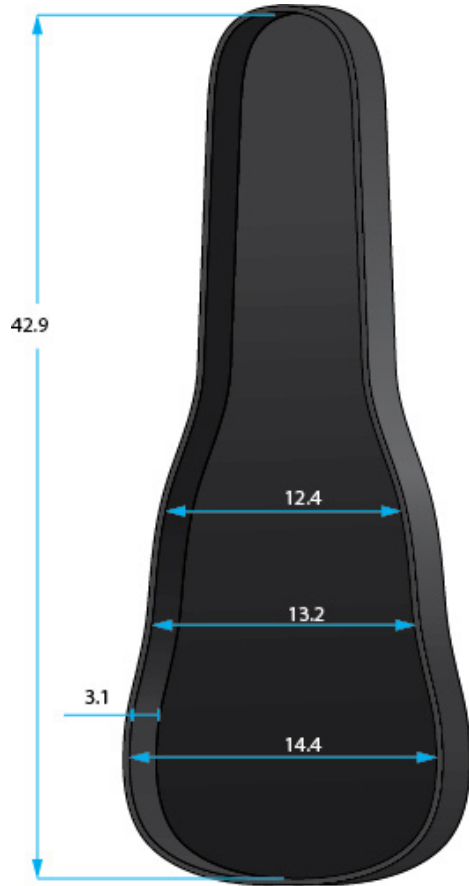

**SPECIFICATION SHEET**

**G-PG ELECTRIC**

\* Dimensions Are Measured In Inches With No Interior Foam Compression

**Interior Dimensions**

BODY HEIGHT: 3.1	UPPER BOUT: 12.4
OVERALL LENGTH: 42.9	WAIST: 13.2
POCKET : 18.5 X 13.4 X 2.6	LOWER BOUT:14.4

**Exterior Dimensions**

LENGTH:44.9  
WIDTH : 15.2  
HEIGHT: 6.7  
WEIGHT: 6.97

**PRO GO:**

- 1080D Exterior-Ultra-Thick Padded Sidewalls
- Micro-Fleece Interior
- Protective Rain Cover
- 55mm Removable Body Block Internal Shock Absorber and adjustable neck cradle
- Tablet pocket
- Internal cable management
- Sheet music pocket