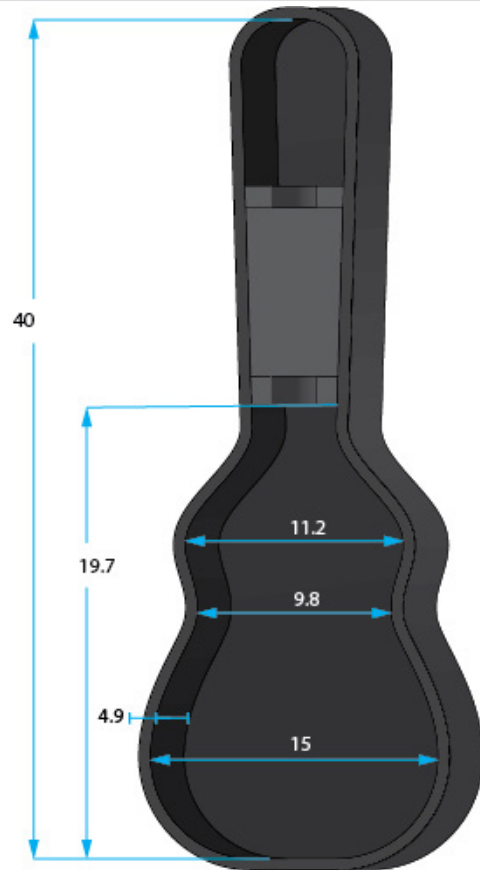

SPECIFICATION SHEET

GTSA-GTRCLASS

* Dimensions Are Measured In Inches With No Interior Foam Compression

Interior Dimensions

BODY HEIGHT: 4.9

UPPER BOUT: 11.2

OVERALL LENGTH: 40

WAIST: 9.8

POCKET : 6.7 X 5.1 X 2.2 (IN)

LOWER BOUT: 15

Exterior Dimensions

LENGTH: 42.8

WIDTH : 17.3

HEIGHT: 7.2

WEIGHT: 10.44

TSA:

- ATA Molded Military Grade Polyethylene Outer-Shell
- TSA Approved Locking Center Latch Ideal for Air Travel
- Universal Fit EPS Protective Foam Interior Nest Thick
- Black Plush Interior