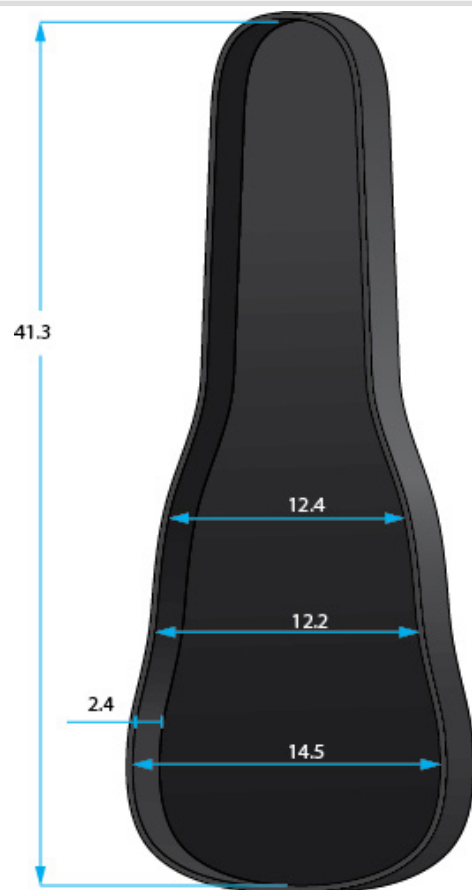

SPECIFICATION SHEET

GT-ELECTRIC-GRY

* Dimensions Are Measured In Inches With No Interior Foam Compression

Interior Dimensions

BODY HEIGHT: 2.4

UPPER BOUT: 12.4

OVERALL LENGTH: 41.3

WAIST: 12.2

POCKET : 13.2 X 11.6 X 2

LOWER BOUT:14.5

Exterior Dimensions

LENGTH:42.7

WIDTH : 16.3

HEIGHT: 4.7

WEIGHT: 4.5

TRANSIT:

- Weather Resistant Blended Fabric Exterior
- Thick Rubber Tread on Bottom of the Bag Prevents Wear
- 20mm Thick Foam Padding Covered with Plush Micro-Fleece Lining
- Adjustable, Removable Three-Point Interior Padding System Protects the Headstock, Neck and Bot-tom/Endpin