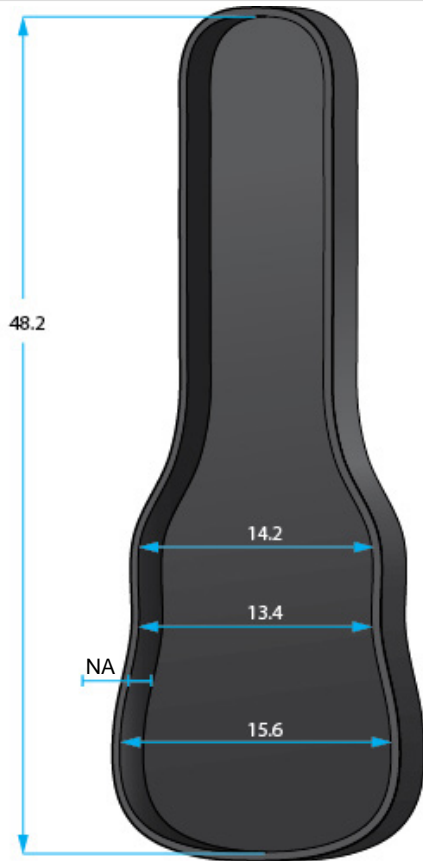

SPECIFICATION SHEET

GBE-BASS

* Dimensions Are Measured In Inches With No Interior Foam Compression

Interior Dimensions

BODY HEIGHT: NA

UPPER BOUT: 14.2

OVERALL LENGTH: 48.2

WAIST: 13.4

POCKET :

LOWER BOUT: 15.6

15.7 X 12.4 X

Exterior Dimensions

LENGTH: 49.2

WIDTH : 16.5

HEIGHT: 1.2

WEIGHT: 1.71

GBE:

- Water-resistant 600-Denier nylon exterior for durable protection
- 10mm interior foam
- Heavy-duty nylon carry handle
- Adjustable backpack straps for comfortable transportation