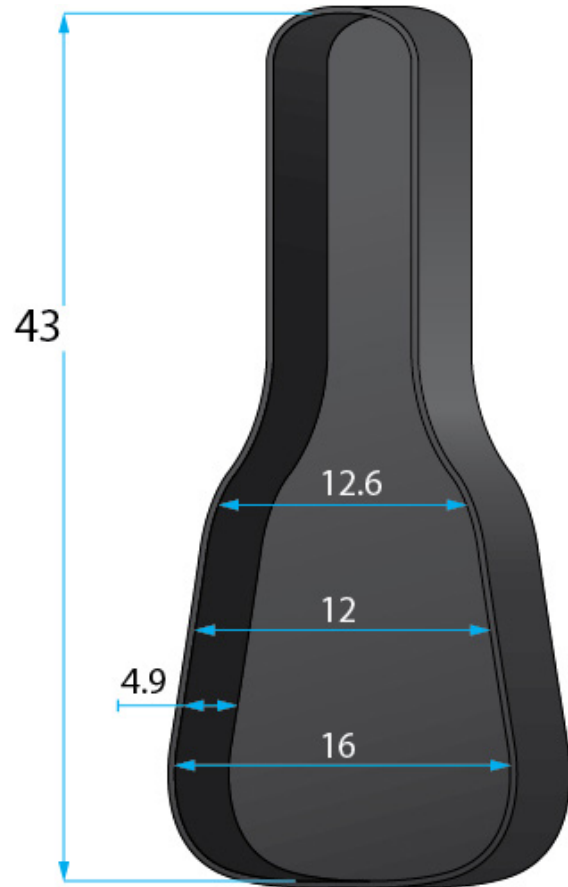

SPECIFICATION SHEET

GTR-DREAD12-TAN

* Dimensions Are Measured In Inches With No Interior Foam Compression

Interior Dimensions

BODY HEIGHT: 4.9

UPPER BOUT: 12.6

OVERALL LENGTH: 43

WAIST: 12

POCKET : 6.7 X 5.3 X 2 (IN)

LOWER BOUT:16

14.2 X 11 X 1.4 (EX)

Exterior Dimensions

LENGTH:44.7

WIDTH : 18.3

HEIGHT: 8.7

WEIGHT: 7.02