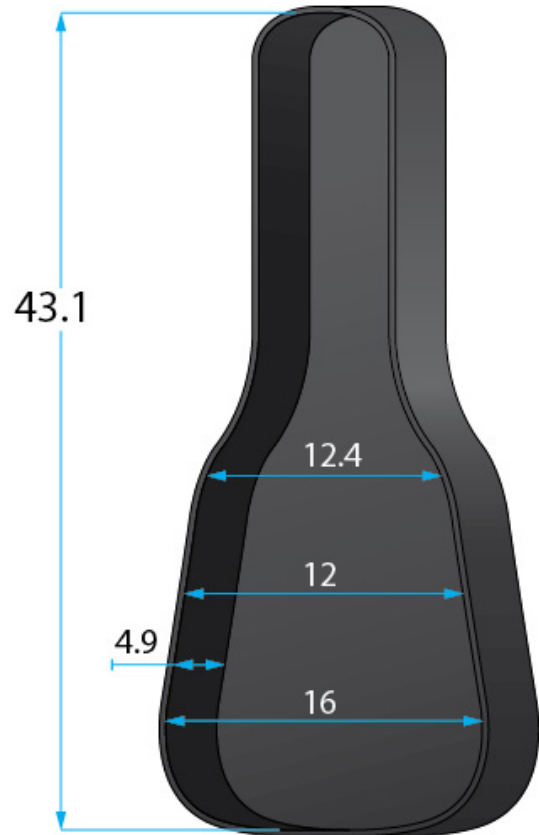

SPECIFICATION SHEET

GC-DREAD-12

* Dimensions Are Measured In Inches With No Interior Foam Compression

Interior Dimensions

BODY HEIGHT: 4.9

UPPER BOUT: 12.4

OVERALL LENGTH: 43.1

WAIST: 12

POCKET :6.7 X 5.3 X 2.2

LOWER BOUT:16

Exterior Dimensions

LENGTH:45.4

WIDTH : 18.7

HEIGHT: 7.1

WEIGHT: 8.91

GC: