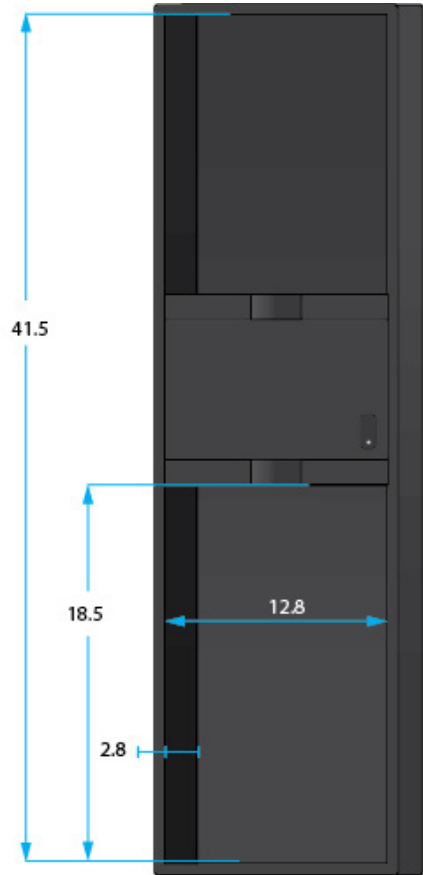

**SPECIFICATION SHEET**

**GTR-ELECTRIC-GRY**

\* Dimensions Are Measured In Inches With No Interior Foam Compression

**Interior Dimensions**

BODY HEIGHT: 2.8	UPPER BOUT: 12.8
OVERALL LENGTH: 41.5	WAIST: 12.8
POCKET : 10.8 X 4.4 X 1.9 (IN)	LOWER BOUT: 12.8
13.8 X 10.6 X 1.6 (EX)	

**Exterior Dimensions**

LENGTH: 43.3
WIDTH : 16.6
HEIGHT: 7.6
WEIGHT: 6.6

**TRANSIT**

- Transit Series hybrid style lightweight case
- Interior features dense EPS foam with plush lining