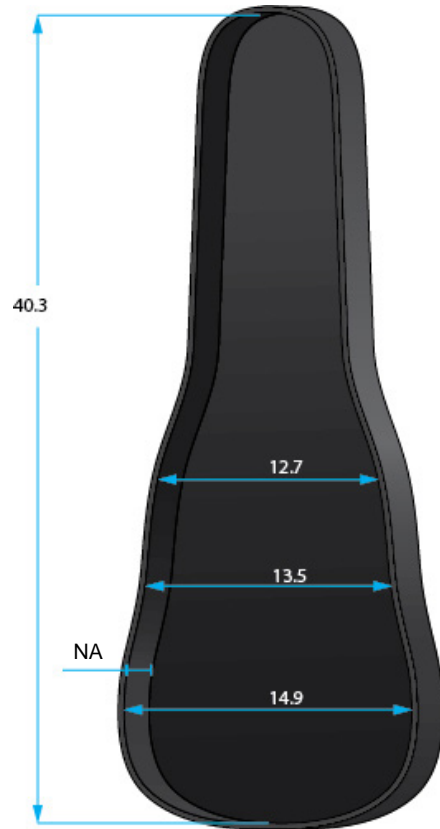

SPECIFICATION SHEET

GBE-ELECT

* Dimensions Are Measured In Inches With No Interior Foam Compression

Interior Dimensions

BODY HEIGHT: NA

UPPER BOUT: 12.7

OVERALL LENGTH: 40.3

WAIST: 13.5

POCKET :

LOWER BOUT:14.9

14.6 X 11.8 X

Exterior Dimensions

LENGTH:41.3

WIDTH : 15.7

HEIGHT: 1.2

WEIGHT: 1.53

GBE:

- Water-resistant 600-Denier nylon exterior for durable protection
- 10mm interior foam
- Heavy-duty nylon carry handle
- Adjustable backpack straps for comfortable transportation