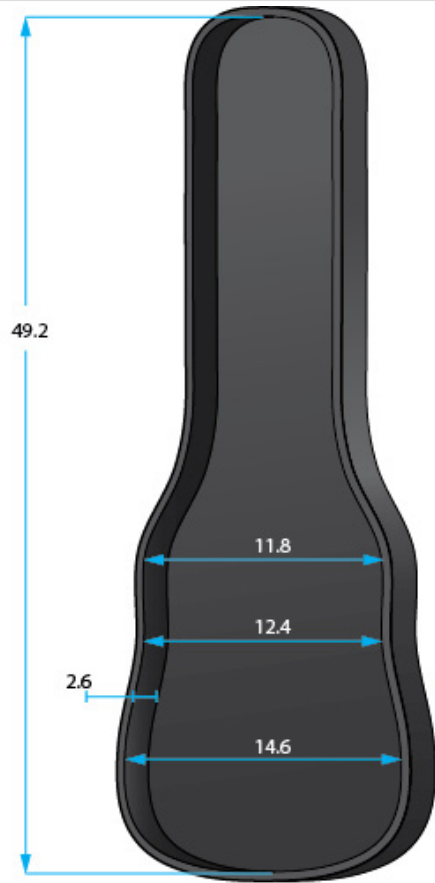

SPECIFICATION SHEET

GT-BASS-GRY

* Dimensions Are Measured In Inches With No Interior Foam Compression

Interior Dimensions

BODY HEIGHT: 2.6	UPPER BOUT: 11.8
OVERALL LENGTH: 49.2	WAIST: 12.4
POCKET : 12.6 X 11.2 X 1.8	LOWER BOUT:14.6

Exterior Dimensions

LENGTH:50.4
WIDTH : 16.3
HEIGHT: 4.5
WEIGHT: 4.85

TRANSIT:

- Weather Resistant Blended Fabric Exterior
- Thick Rubber Tread on Bottom of the Bag Prevents Wear
- 20mm Thick Foam Padding Covered with Plush Micro-Fleece Lining
- Adjustable, Removable Three-Point Interior Padding System Protects the Headstock, Neck and Bot-tom/Endpin